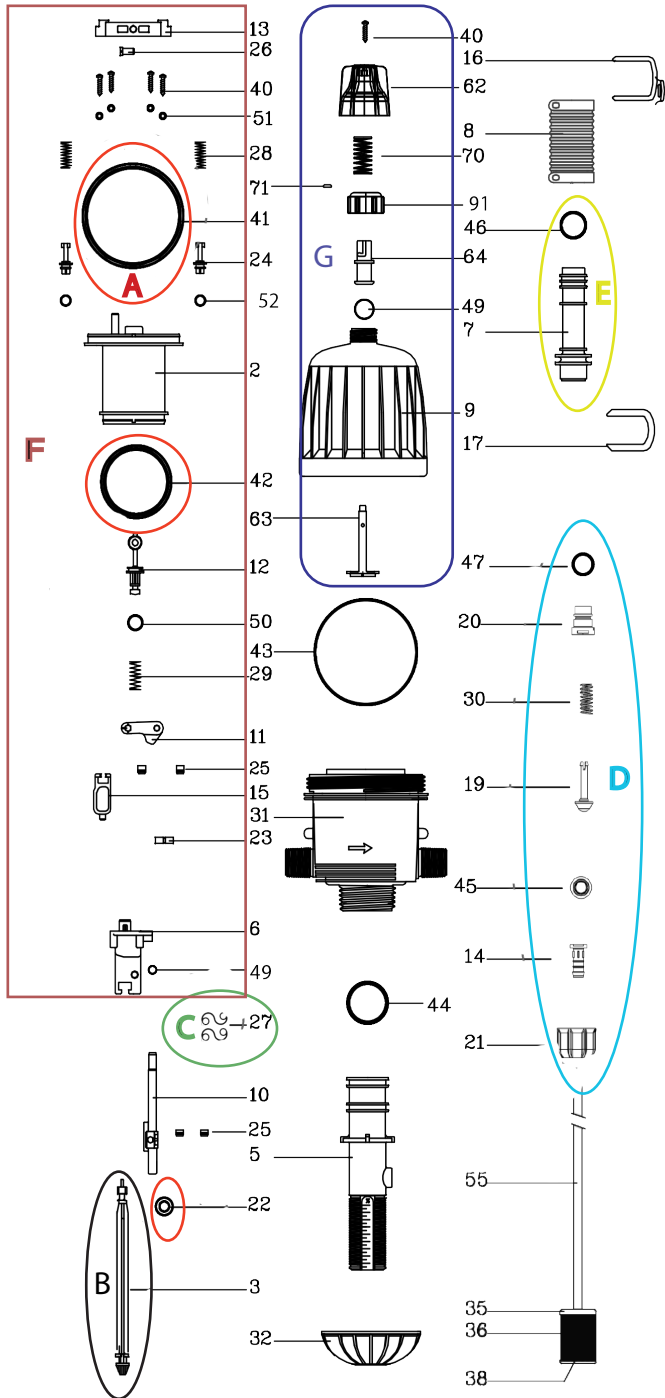

569CWONOFF 0.1 to 0.9%

No.	Description	Kit/Part #
A	MixRite 569 Lip Seal Kit, LFR	36000000210
B	569 Piston connecting bar kit, with o-ring (.1-.9%)	36000000148
C	Engine Spring Kit	36000000191
D	Check Valve Kit	36000000258
E	Mixrite .1-.9% Chemical Cylinder and O-ring	36000000199
F	Engine Repair Kit, 569 MixRite	36300000019
G	On/Off Dome Cover	36300000044
5	569 1% Cylinder Support, No O-ring	36302012205
8	569 Adjustment Sleeve	36305003808
21	Check Valve nut	36307003234
22	MixRite 569 Chemical Piston Seal, Viton Extreme	36000030122
31	MixRite Body, 3/4" threads	36030162231
32	Cylinder Support Nut, 14-Series/500-Series	36030161532
35, 36, 38	Suction Filter, w/ 10mm barb	36000000171
43	Dome Cover O-ring	38022430243
44	Cylinder Support O-ring, 500 & 14-Series	38022205244
46	MixRite 569 Chemical Cylinder O-ring	38023135246
55	Vinyl tubing, 8 ft, 3/8" ID	100.12L
65	Mounting Bracket	36030162765
Accessories		
	Pressure Regulator	38030200001
	3/4" Inline Strainer	50.41.1
	Anti Siphon Valve	36073008002
	3/4" NPTF Check Valve	57.20.8
	3/4" NPTF PVC Ball Valve	93.180.2