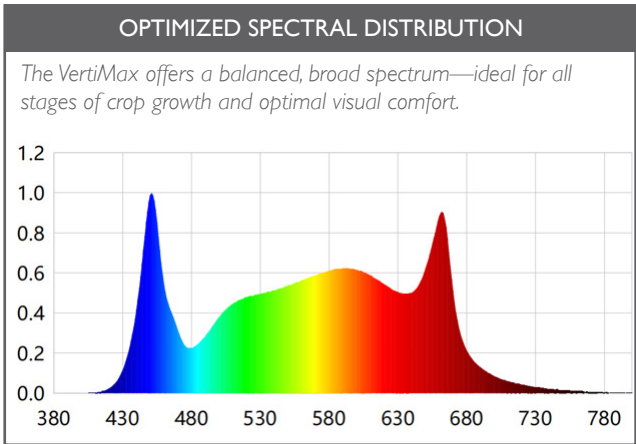

DIMENSIONS				
Length (x)	Width (y)	Height (z)	Weight	
45.05 in (1144 mm)	46.76 in (1187 mm)	3.07 in (78 mm)	120-277V	277-347V
			27.56 lb. (12.5 kg)	33.07 lb. (15.0 kg)

TECHNICAL SPECIFICATIONS†

RATED MAIN VOLTAGE	120-277V	277-480V
POWER	640W	
LIGHT SOURCE	LED	
SYSTEM EFFICACY	2.8 µmol/J	
FLUX	1800 µmol/s	
POWER FACTOR	>0.95	
INPUT FREQUENCY	50/60Hz	
DIMMING	1-10V	
LIFETIME	50,000 hrs	

†Accurate to ± 10%
Maximum ambient operating temperature of 40°C