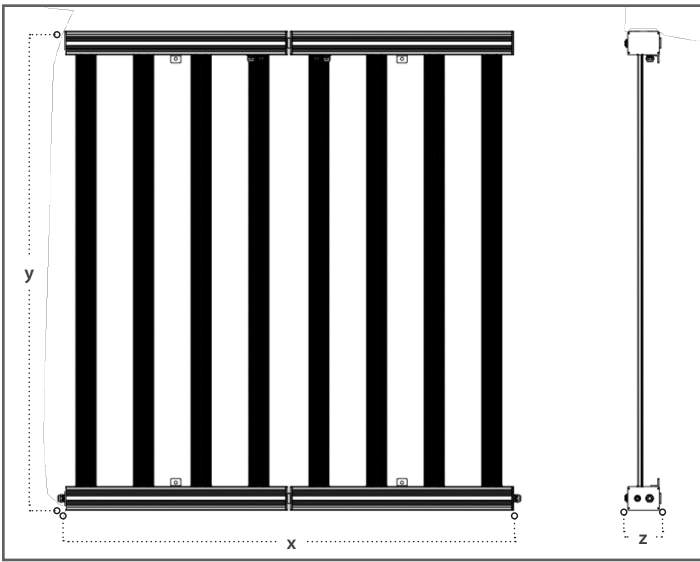

VertiMax

640W WATT LUMINAIRE

P.L. LIGHT SYSTEMS

THE LIGHTING KNOWLEDGE COMPANY

DELIVERING MAXIMUM SPACE AND YIELD EFFICIENCIES

The VertiMax is a high-output LED lighting solution that delivers optimal lighting performance in both single- and multi-tier lighting applications.

With a PAR output of 1800 $\mu\text{mol/s}$ and a system efficacy of 2.8 $\mu\text{mol/J}$, the 640W luminaire offers exceptional performance and big energy savings. Designed to deliver light uniformly across the entire width and length of the grow rack, the VertiMax enables maximum space and yield efficiencies.

CALL 1.800.263.0213 TODAY AND ASK FOR A DETAILED LIGHT PLAN!

DIMENSIONS				
Length (x)	Width (y)	Height (z)	Weight	
45.05 in (1144 mm)	46.76 in (1187 mm)	3.07 in (78 mm)	120-277V	277-347V
			27.56 lb. (12.5 kg)	33.07 lb. (15.0 kg)