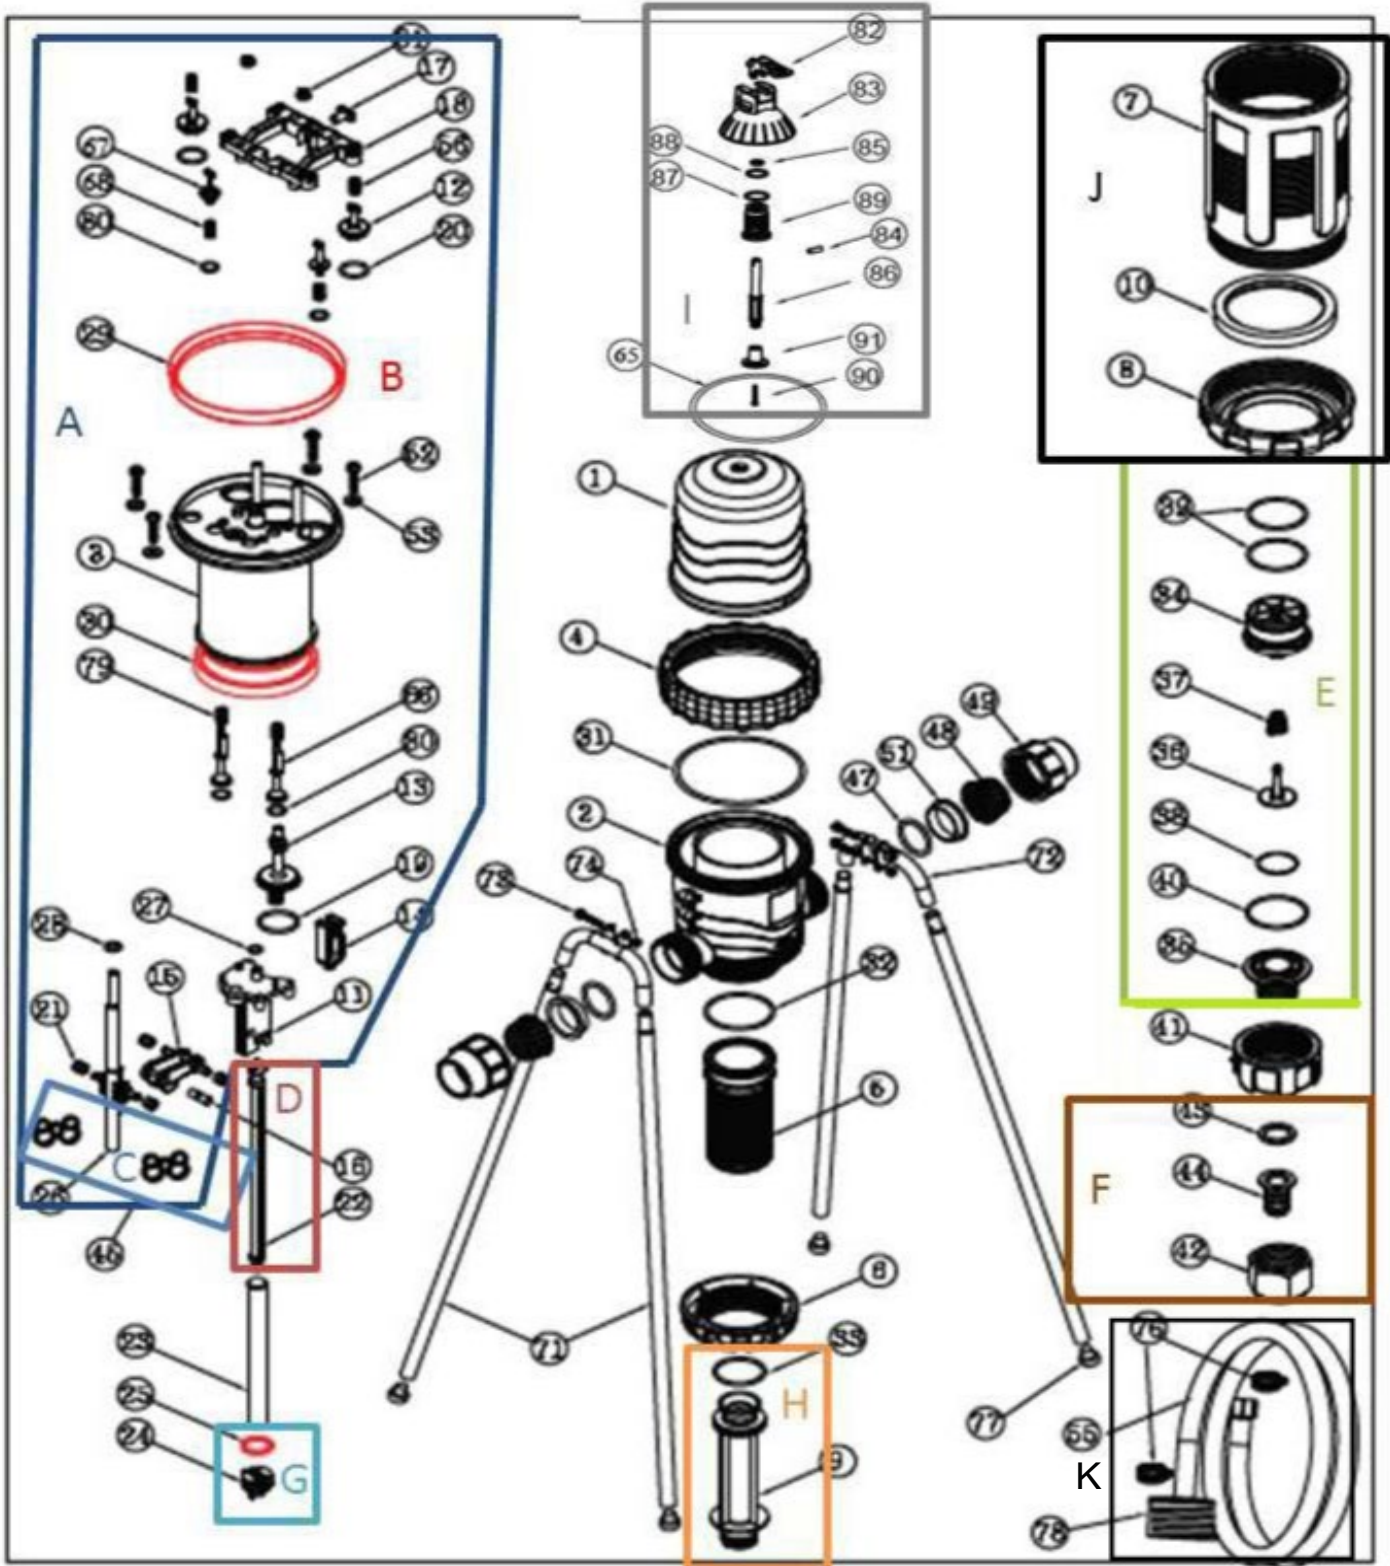

TF 25.001, TF 25.002, T25.005
MANUAL ON-OFF

NO.	DESCRIPTION	PART #
A	TF25 Complete Engine Kit	35000000005
B	TF25 - 1% Lip Seal Kit	35000000008
	TF25 - 2% Lip Seal Kit	35000000002
	TF25 - 5% Lip Seal Kit	35000000003
C	TF25 Engine Spring Kit	35000000045
D	TF25 - Piston Bar 1%	35013015222
	TF25 - Piston Bar 2%	35013005222
	TF25 - Piston Bar 5% w/ SST	35013025222
E	TF25 Chemical Check Valve kit	35000000022
F	TF25 Suction Hose Connector Kit	25.166
G	TF25 -1% Suction Piston kit, w/ oring	35000000019
	TF25 - 2% Suction Piston kit, w/ oring	35000000020
	TF25 - 5% Suction Piston kit, w/ oring	35000000021
H	TF25 - Suction Cylinder kit, 1%, w/ oring	35000000009
	TF25 - Suction Cylinder kit, 2% w/ oring	35000000011
	TF25 - Suction Cylinder kit, 5% w/ oring	35000000012
I	Universal ON/OFF lever assembly kit	35000000348
J	TF25 - 1% Adjustment Collar and Nut Kit	35000000032
	TF25 - 2% Adjustment Collar and Nut Kit	35000000033
	TF25 - 5% Adjustment Collar and Nut Kit	35000000034
K	TF25 Suction Hose Kit	35000000049
	TF25 O-ring Kit	35000000057
1	TF25 Cover	35001001301
2	TF25 Body, 2" NPT	35002161302
4	TF25 Cover Nut for Body and Dome	35004001804
5	TF25 - 1% Cylinder Support, No Oring	35005013305
	TF25 - 2% Cylinder Support, No Oring	35005023305
	TF25 - 5% Cylinder Support, No Oring	35005053305
6	TF25 Cylinder Support Nut	35006001806
7	TF25 Adjustment Collar Nut	35007001807
8	TF25 Latch Nut	35008001808
23	Piston Sleeve (slides over Piston Bar)	35014001123
31	TF25 Dome O-ring	38023709231
32	TF 25 Cylinder Support Oring, EPDM	38010563232
41	TF25 Check Valve Nut	35019003841
65	TF25 Delring Ring (white ring under blue nut)	35032005179
71	MixRite Stand Legs	38000004171
Not Shown	TF25 Bridge for Legs (Blue Plastic)	35034013872