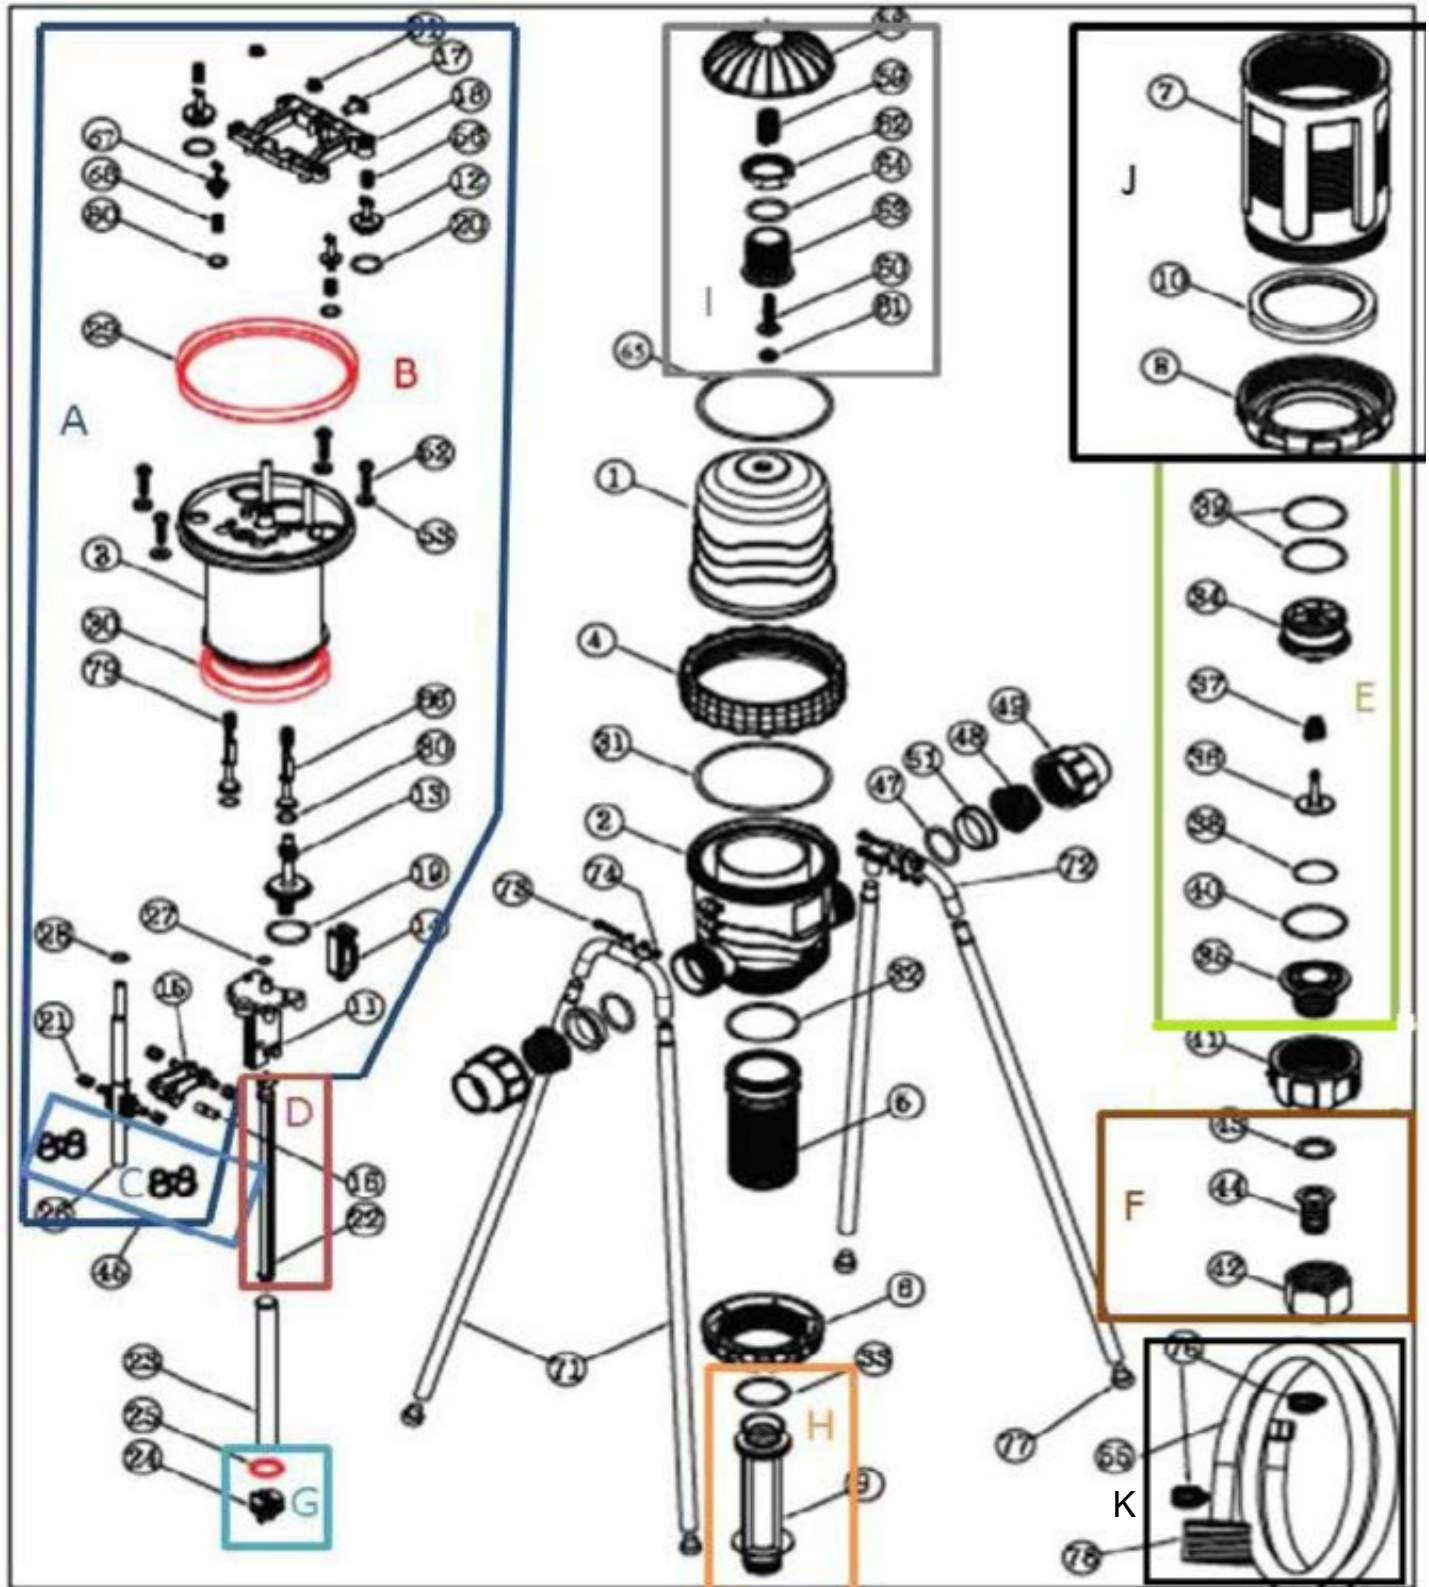

# TF 25.001, F 25.002, F 25.005 AIR RELEASE

<b>NO.</b>	<b>DESCRIPTION</b>	<b>PART #</b>
A	TF25 Complete Engine Kit	35000000005
B	TF25 - 1% Lip Seal Kit	35000000008
	TF25 - 2% Lip Seal Kit	35000000002
	TF25 - 5% Lip Seal Kit	35000000003
C	TF25 Engine Spring Kit	35000000045
D	TF25 - Piston Bar 1%	35013015222
	TF25 - Piston Bar 2%	35013005222
	TF25 - Piston Bar 5% w/ SST	35013025222
E	TF25 Chemical Check Valve kit	35000000022
F	TF25 Suction Hose Connector Kit	25.166
G	TF25 -1% Suction Piston kit, w/ oring	35000000019
	TF25 - 2% Suction Piston kit, w/ oring	35000000020
	TF25 - 5% Suction Piston kit, w/ oring	35000000021
H	TF25 - Suction Cylinder kit, 1%, w/ oring	35000000009
	TF25 - Suction Cylinder kit, 2% w/ oring	35000000011
	TF25 - Suction Cylinder kit, 5% w/ oring	35000000012
I	Universal Air Release Kit	35000000349
J	TF25 - 1% Adjustment Collar and Nut Kit	35000000032
	TF25 - 2% Adjustment Collar and Nut Kit	35000000033
	TF25 - 5% Adjustment Collar and Nut Kit	35000000034
K	TF25 Suction Hose Kit	35000000049
	TF25 O-ring Kit	35000000057
1	TF25 Cover	35001001301
2	TF25 Body, 2" NPT	35002161302
4	TF25 Cover Nut for Body and Dome	35004001804
5	TF25 - 1% Cylinder Support, No Oring	35005013305
	TF25 - 2% Cylinder Support, No Oring	35005023305
	TF25 - 5% Cylinder Support, No Oring	35005053305
6	TF25 Cylinder Support Nut	35006001806
7	TF25 Adjustment Collar Nut	35007001807
8	TF25 Latch Nut	35008001808
23	Piston Sleeve (slides over Piston Bar)	35014001123
31	TF25 Dome O-ring	38023709231
32	TF 25 Cylinder Support Oring, EPDM	38010563232
41	TF25 Check Valve Nut	35019003841
65	TF25 Delring Ring (white ring under blue nut)	35032005179
71	MixRite Stand Legs	38000004171
Not Shown	TF25 Bridge for Legs (Blue Plastic)	35034013872