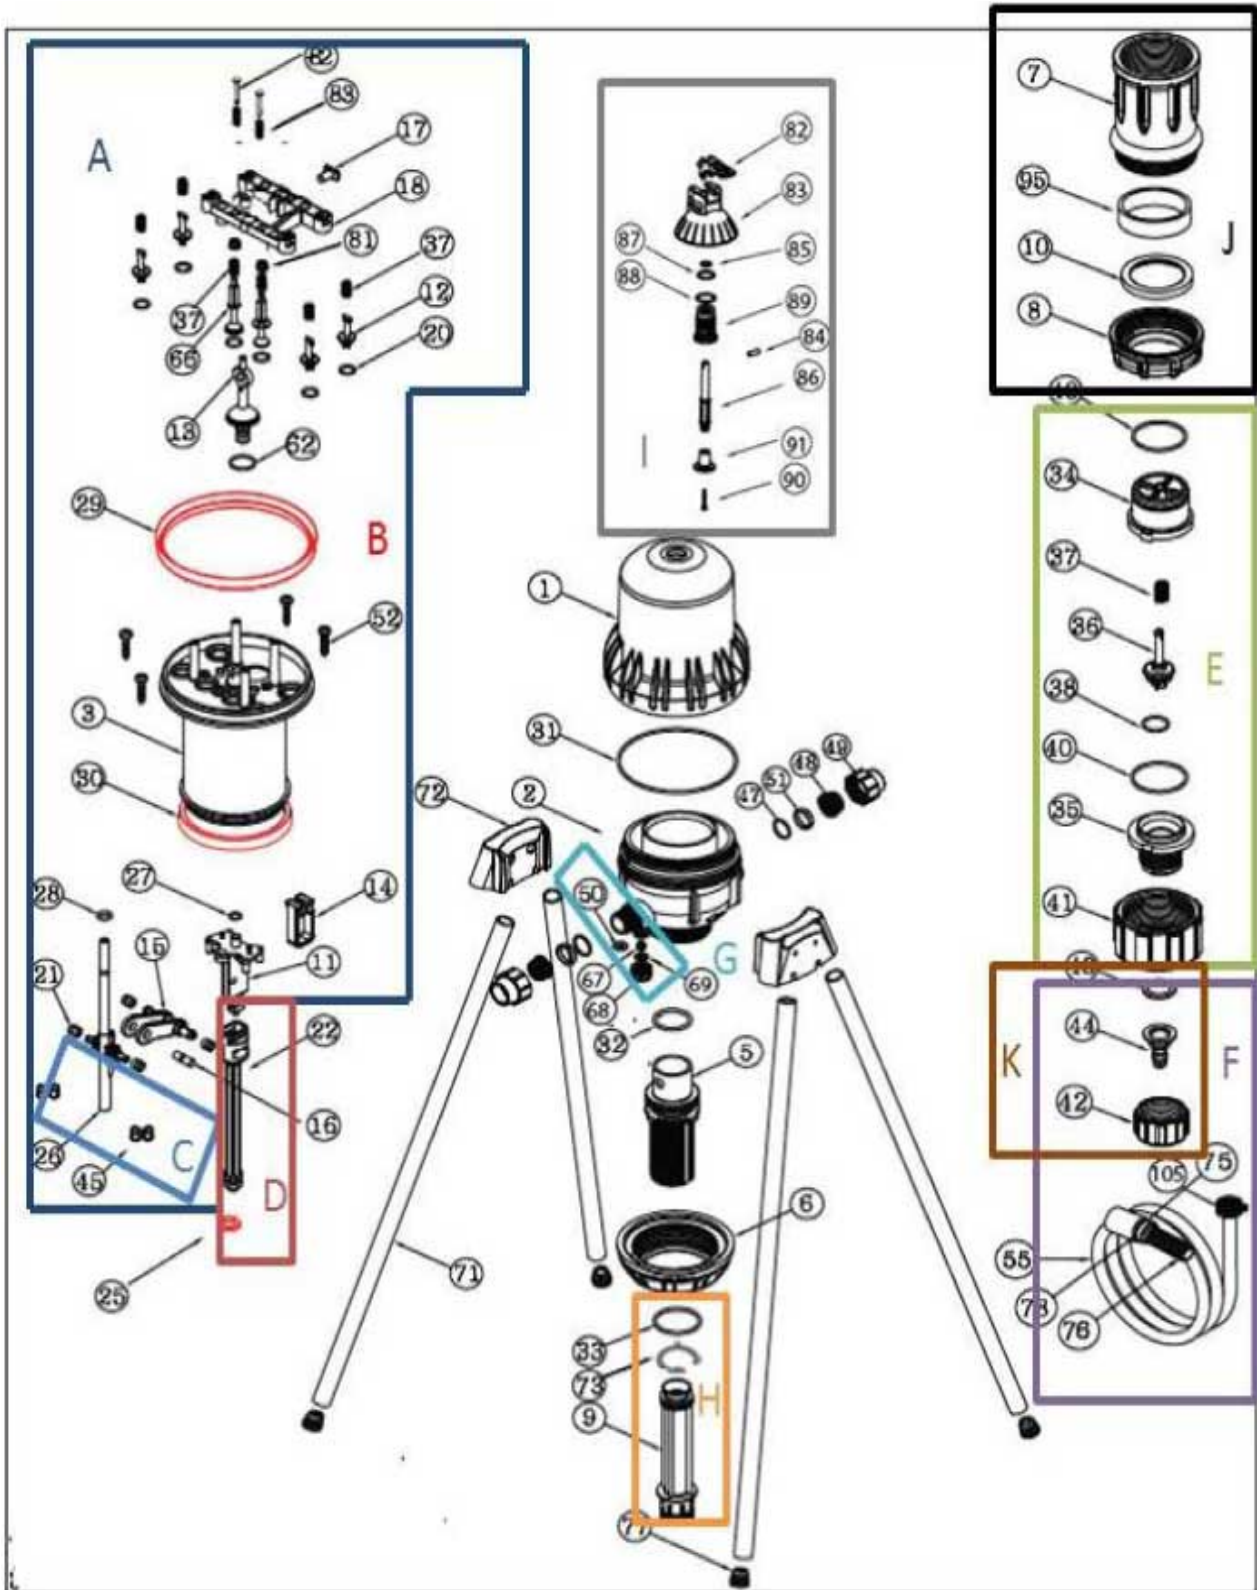

TF 5.001, TF 5.002, TF 5.005
MANUAL ON-OFF

NO.	DESCRIPTION	PART #
A	TF5 Engine Assembly	35200000006
B	TF5 1% Lip Seal Kit, with Piston Seal	35200000001
	TF5 2% Lip Seal Kit, with Piston Seal	35200000002
	TF5 5% Lip Seal Kit, with Piston Seal	35200000005
C	Plastic Engine Spring Kit, TF5 TF10	35100000045
D	TF5 Chemical Piston Seal 1% - Kit - w/ connecting rod	35200000019
	TF5 Chemical Piston Seal 2% - Kit - w/ connecting rod	35200000020
	TF5 Chemical Piston Seal 5% - Kit - w/ connecting rod	35200000021
E	Check Valve Kit, 19 MM Barb - 1410, TF5, TF10	35200000059
F	Suction Tube Kit, 1% and 2% models	36000000021
	5% Suction Tube Kit w/ weight, strainer, 1410, TF10	36000000028
G	TF5 anti-siphon kit	352260.9999
H	TF5 Suction Cylinder Kit, 1%, w/ o-ring	35200000009
	TF5 Suction Cylinder Kit, 2% w/ o-ring	35200000011
	TF5 Suction Cylinder Kit, 5% w/o-ring	35200000012
I	TF5, TF10, TF25 On/Off Lever Assembly Kit	35000000348
J	TF5 Adjustment Collar and Nut Kit	35200000028
K	12MM Hose Barb Kit, 1% and 2% models	22454752122
44	19MM Hose Barb Only, 5% models.	32454759122
	TF5 EDPM O-ring Kit	35200000057
1	TF5 Cover/Dome	35201011301
2	TF5 Body, 1" NPT	35202031302
5	TF5 Cylinder Support - 1% (no o-ring)	35204012305
	TF5 Cylinder Support - 2% (no o-ring)	35204022305
	TF5 Cylinder Support - 5% (no o-ring)	35204052305
6	Cylinder Support Nut	35205011806
7	Adjustment Sleeve	35207011807
8	Latch Nut	35208011808
10	Cylinder Support Spacer	35217013110
30	TF5 Lower Piston Dual Lip Seal	35290012230
31	TF5 Dome Oring	38023562231
33	MIXRITE TF 5.001 CHEMICAL CYLINDER O-RING 2-321 FOR 1% MODEL	38023212233
	MIXRITE TF 5.005 CHEMICAL CYLINDER O-RING 2-219, 2% and 5%	38022192233
	Cylinder Support O-ring (BUNA)	38050072232
	Cylinder Support O-ring (EPDM)	38050073232
41	Check Valve Nut	36030622100
71	Stand Legs - send 4 per unit	38000004171
72	Blue Bracket for Legs	35125011872
73	Guide Ring, Cylinder Support	35228011168
Not Shown	Foot valve for viscous Products 1/2", 3/4" barb (1% and 2% models)	57.12FTV
	Foot valve for viscous Products 1" barb (5% models)	57.34FTV